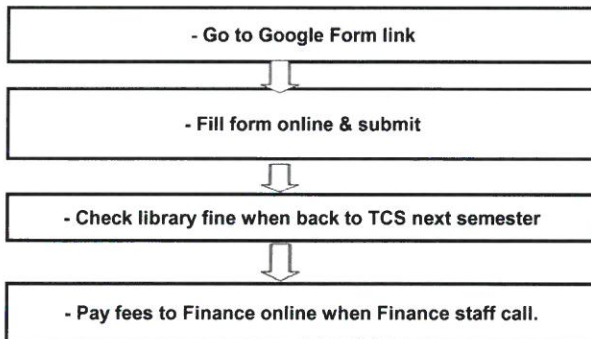

Kindly follow the steps below when registering your courses:

SEMESTER REGISTRATION PROCESS

**PENALTY OF RM50 WILL BE CHARGED ON THOSE WHO FAIL TO REGISTER ON REGISTRATION DATE. ADDITIONAL PENALTY OF RM50 WILL BE CHARGED FOR THOSE WHO REGISTER ON/AFTER CLASS COMMENCEMENT.*